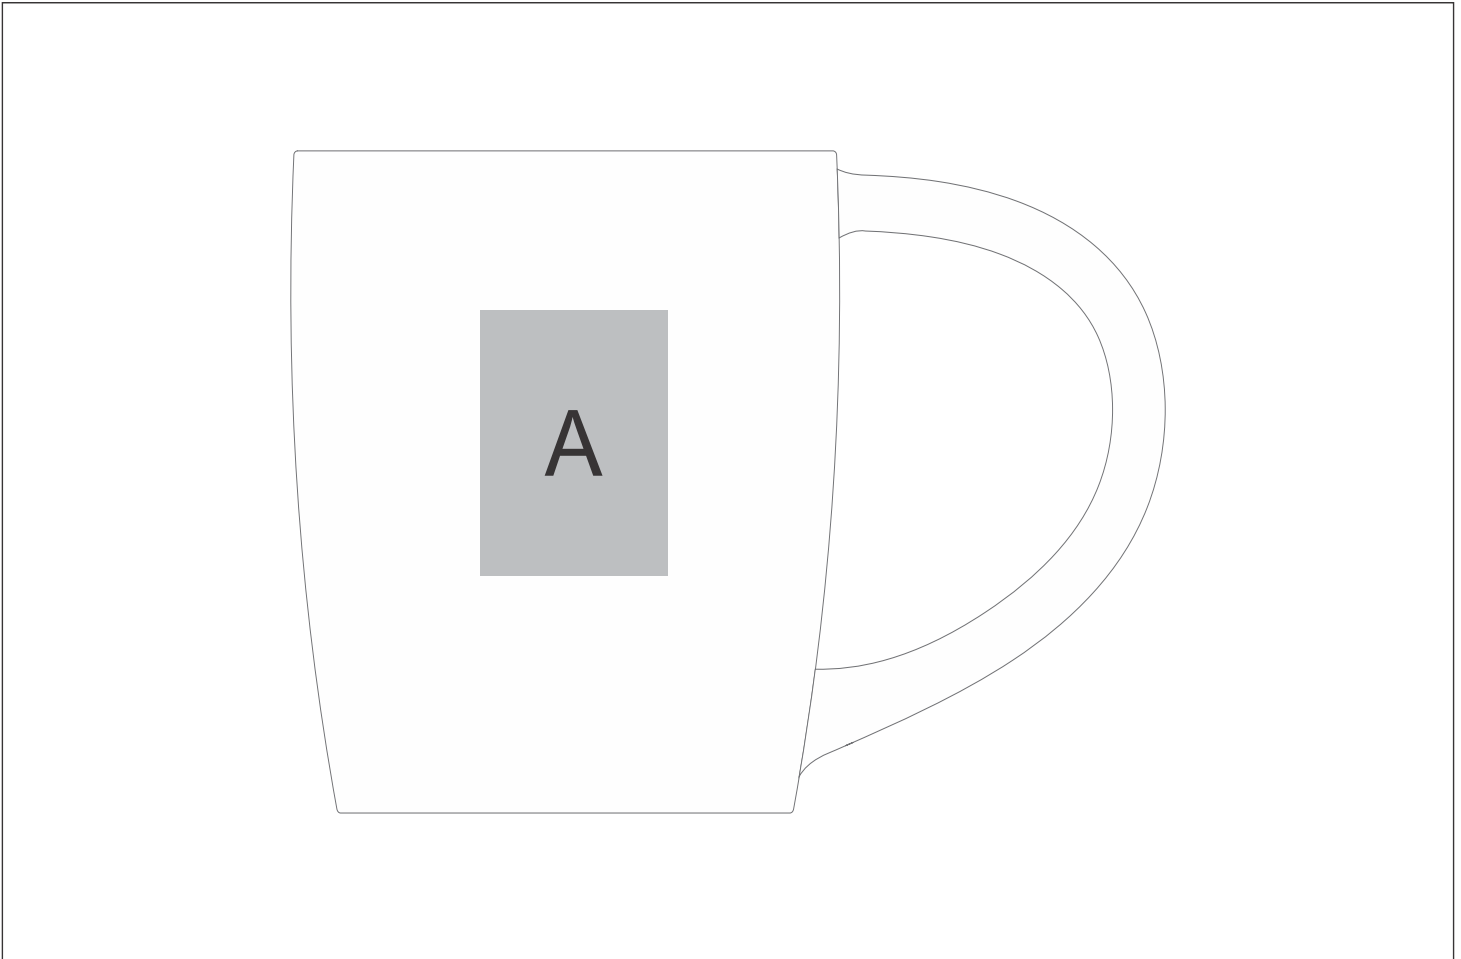

# DR-SD-274-B

Serendipio Vogue Victoria Coffee Mug - 280ml

## Need to know:

- Includes 1-Position Laser Engraving (setup fees apply)

- Laser Colour: White

## Branding Options:

Position	Branding Method (Branding Code)	No. of Colours	Dimension
A	Laser Engraving (LB)	N/A	30mm wide x 40mm high